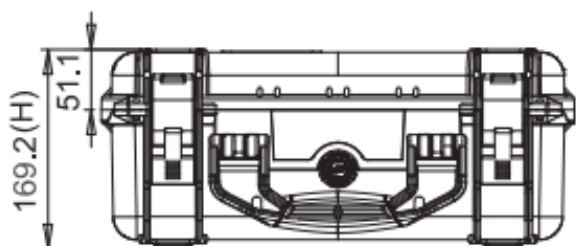

HPRC2400 for DJI Mavic 3 Pro Cine Premium Combo / Fly More Combo

S-MAV3P-2400-01

DIMENSION

Internal dimension

377x263,9x150,8(mm)
14.84x10.39x5.94(in)

External dimension

402x330,5x169,2(mm)
15.83x13.01x6.66(in)

WEIGHT

empty: 2,17kg - 4.78lbs
with cubed foam: 2,58kg - 5.69lbs

TEMPERATURE RATING

Minimum
-40°C -40°F

Maximum
+80°C +176°F

TECHNICAL DRAWING

GRIDX
metering and control