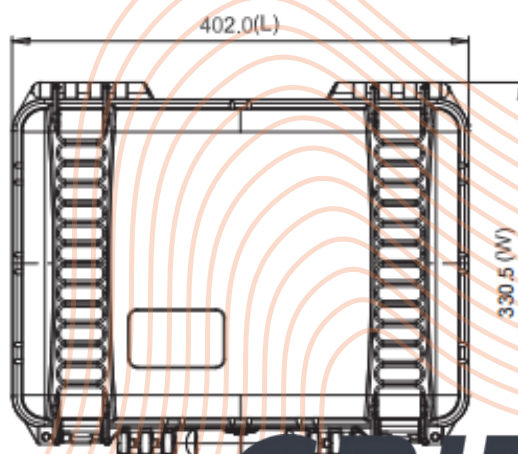

HPRC2400 for DJI Mavic 3 Pro Cine Premium Combo / Fly More Combo

S-MAV3P-2400-01

DIMENSION

Internal dimension

377x263,9x150,8(mm)
14.84x10.39x5.94(in)

External dimension

402x330,5x169,2(mm)
15.83x13.01x6.66(in)

WEIGHT

empty: 2,17kg - 4.78lbs
with cubed foam: 2,58kg - 5.69lbs

TEMPERATURE RATING

Minimum
-40°C -40°F

Maximum
+80°C +176°F

TECHNICAL DRAWING

GRIDX
metering and control